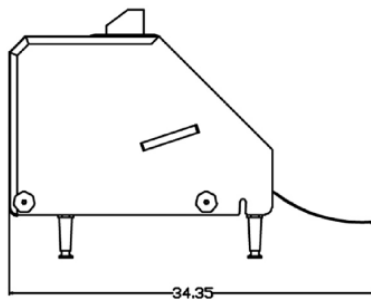

MODEL 12L

LARGE WEDGE PRESS

FLOUR TORTILLA MACHINE

This easy to use tortilla machine is our fastest producing ever!

The Large Wedge can press TWO 7" tortillas at once!

PRODUCES
UP TO
1900
TORTILLAS
AN HOUR**

From
6 1/4"
to
10 3/4" Diameter

Dual Dough
Trolley Loader
Optional

** Tortilla production will vary depending upon diameter and thickness of tortillas and the experience of the equipment operator.**

SPECIFICATIONS