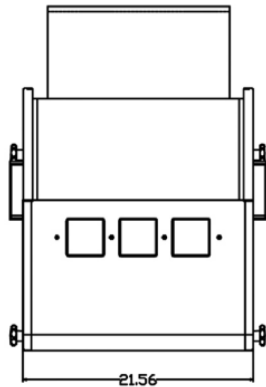

MODEL 12L

LARGE WEDGE PRESS

FLOUR TORTILLA MACHINE

This easy to use tortilla machine is our fastest producing ever!

The Large Wedge can press TWO 7" tortillas at once!

PRODUCES
UP TO
1900
TORTILLAS
AN HOUR**

From
6 1/4"
to
10 3/4" Diameter

Dual Dough
Trolley Loader
Optional

** Tortilla production will vary depending upon diameter and thickness of tortillas and the experience of the equipment operator.**

SPECIFICATIONS