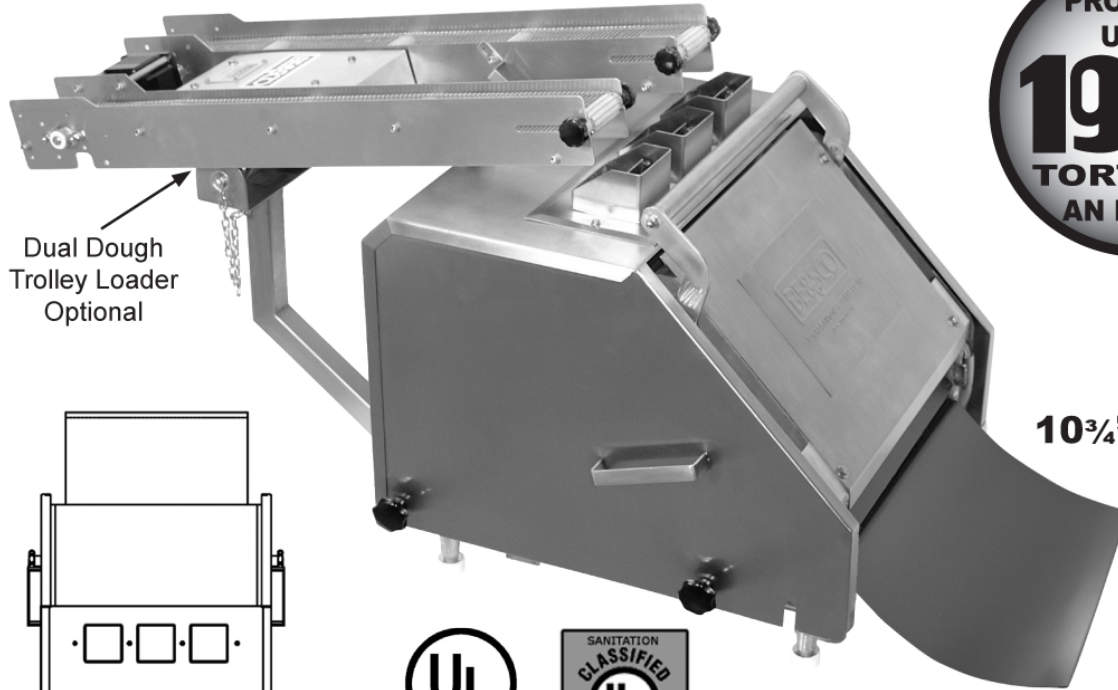

MODEL 12L

LARGE WEDGE PRESS

FLOUR TORTILLA MACHINE

This easy to use tortilla machine is our fastest producing ever!

The Large Wedge can press TWO 7" tortillas at once!

PRODUCES
UP TO
1900
TORTILLAS
AN HOUR**

From
6 1/4"
to
10 3/4" Diameter

Dual Dough
Trolley Loader
Optional

** Tortilla production will vary depending upon diameter and thickness of tortillas and the experience of the equipment operator.**

SPECIFICATIONS

Voltage 220/240 AC
Cycles 60HZ
Phase Single
Amperage 37.5
Shipping Weight 12L 215 lbs.

BE&SCO
M A N U F A C T U R I N G ®