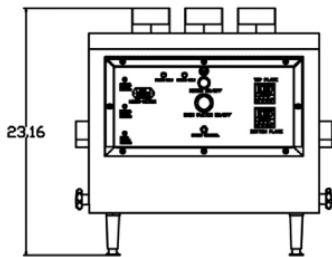

MODEL 12L

LARGE WEDGE PRESS

FLOUR TORTILLA MACHINE

This easy to use tortilla machine is our fastest producing ever!

The Large Wedge can press TWO 7" tortillas at once!

PRODUCES
UP TO
1900
TORTILLAS
AN HOUR**

From
6 1/4"
to
10 3/4" Diameter

Dual Dough
Trolley Loader
Optional

** Tortilla production will vary depending upon diameter and thickness of tortillas and the experience of the equipment operator.**

SPECIFICATIONS