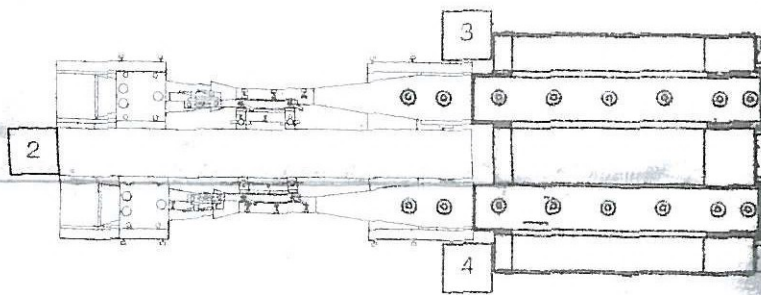

CENTRAL CONTROL
208VAC 75 AMPS 60HZ

PUSHBUTTON STATION

DIVIDER

FORMER

6
5