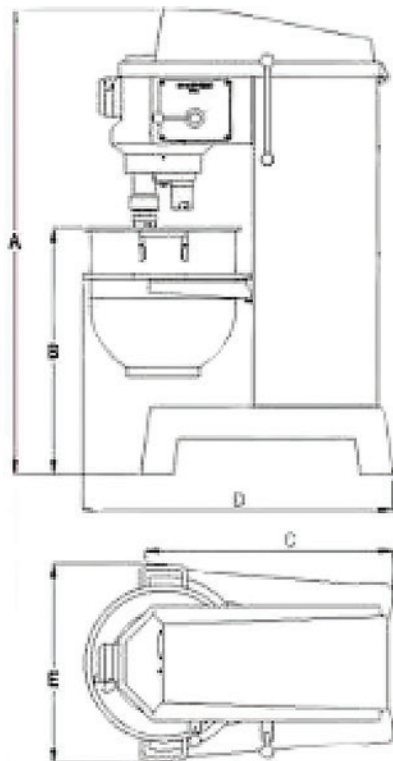

BE-PM-60

PLANETARY MIXER

BE-PM-60

PLANETARY MIXER

Planetary mixers were specifically designed for bakeries, pizzerias, hotels, and large kitchens. This versatile mixer can be used for mixing, beating, and kneading. Multiple speeds and interchangeable attachments make the BEcom 60-quart mixer ideal for any operation.

FEATURES

- 3 fixed speeds
- See through bowl guard with safety interlock
- Heavy duty stainless steel bowl
- Dual bowl locks
- Easy operating manual lift
- Front mounted controls

MODEL	BOWL VOLUME	DIMENSIONS	WEIGHT	POWER	HP
BE-PM-60	60 quart	25" x 36" x 54"	507 lbs	208V - 3Ph - 60Hz - 6 AMPS	3