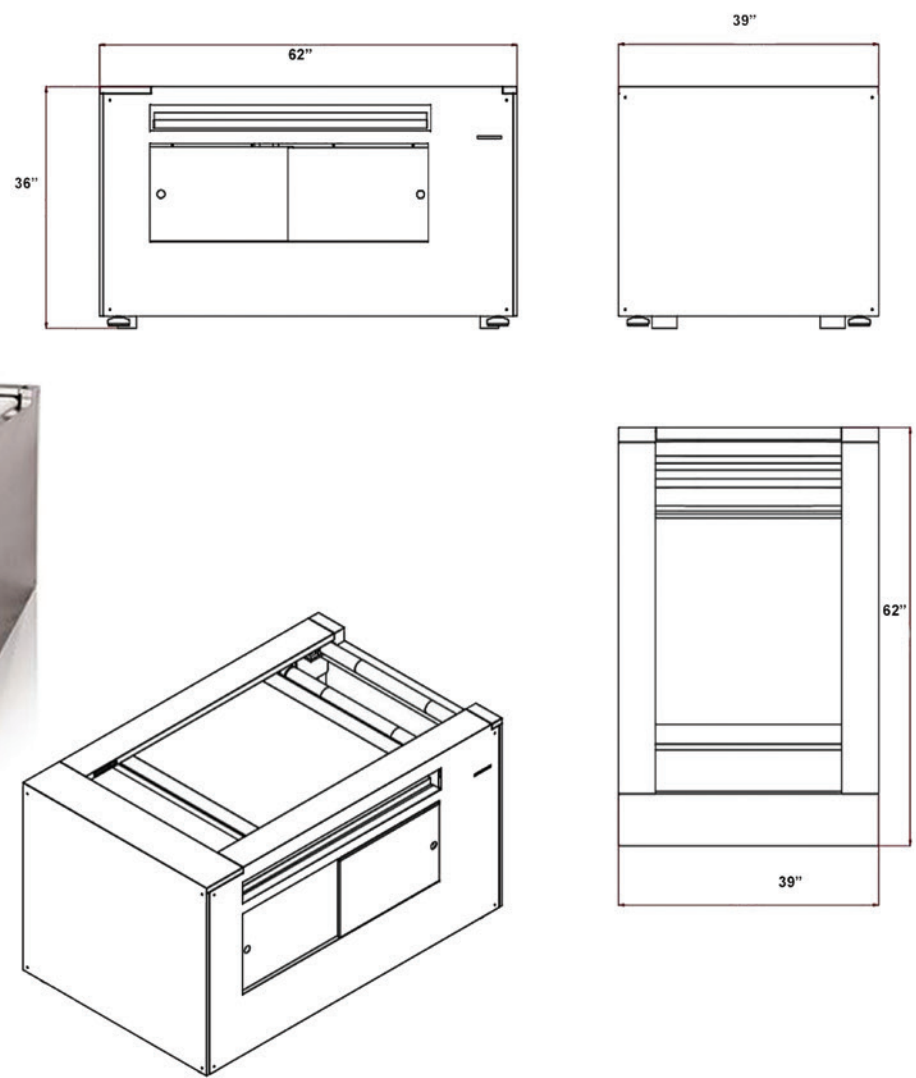

BE-PM-9000

PANNING MACHINE

**BEcom**
bakeryequipment.com

BE-PM-9000

PANNING MACHINE

The Panning Machine makes loading baking pans a snap. It uses an electronic sensor system to correctly distribute moulded dough pieces of most shapes and sizes onto your trays. Empty trays can be stored in the base of the unit.

MODEL	CAPACITY (PANS/HR)	DIMENSIONS	WEIGHT	POWER
BE-PM-9000	Up To 9000	37" x 61" x 41"	551 lbs	220V - 3Ph - 60Hz - 1.4 AMP

BECOM SALES.COM, INC.
 CENTRAL WAREHOUSE
 409 W. COOPER ST. TIPTON, MO 65081

CORPORATE HEADQUARTERS
 5500 OLYMPIC DRIVE, STE H105 - PMB 117
 GIG HARBOR, WA 98335