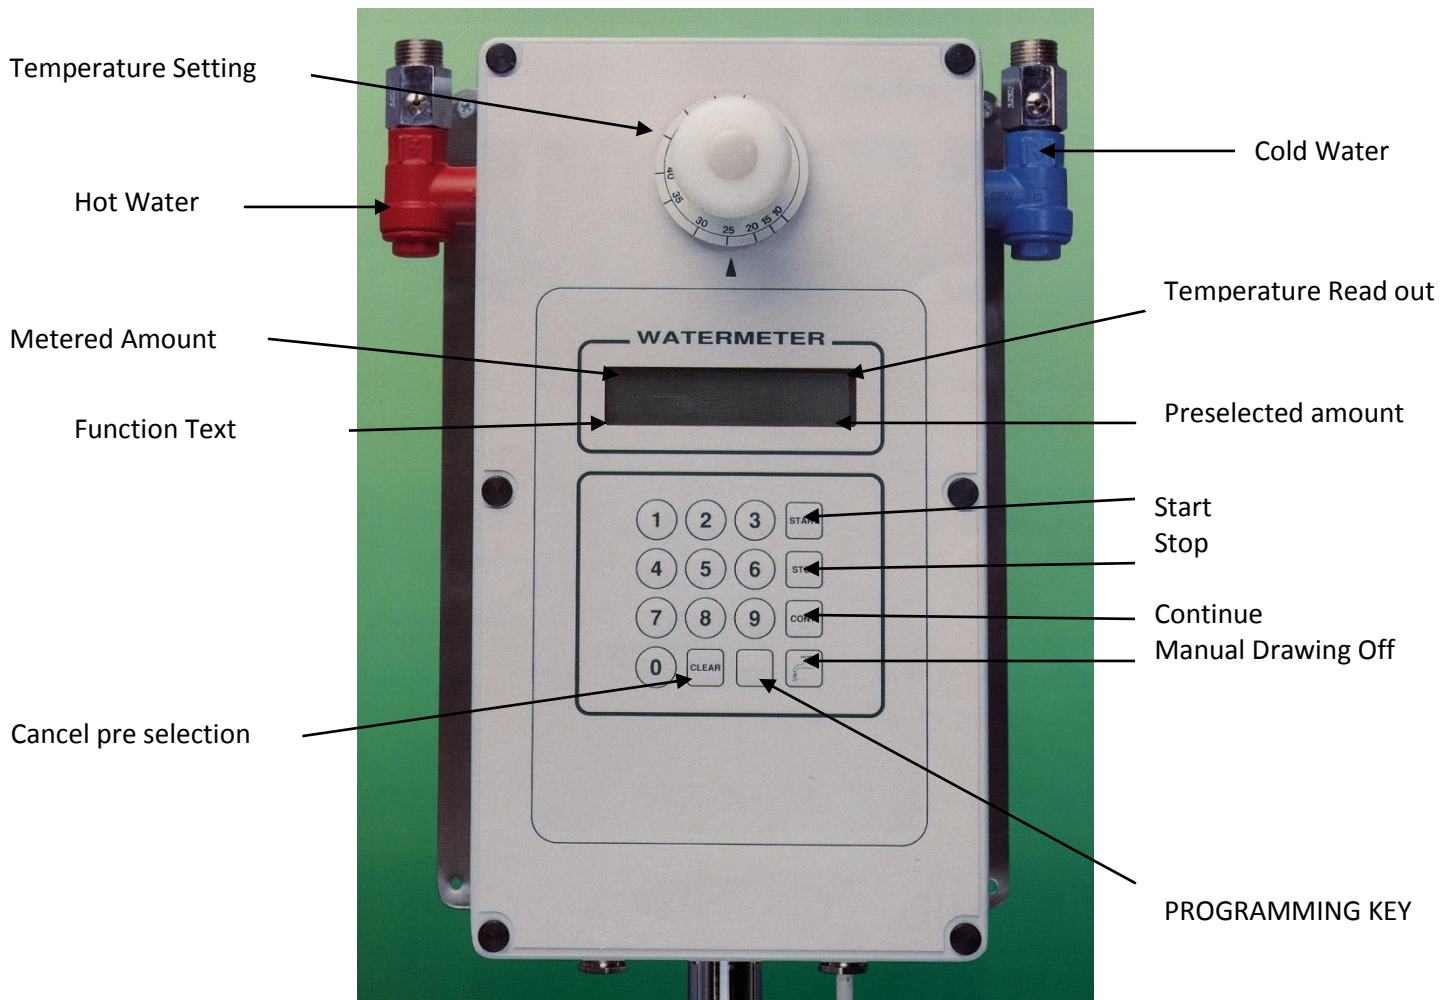

KISCO MANUFACTURING

C O R P O R A T I O N

5520 BLACKBURN RD, GREENDALE, BC CANADA

Phone (604)823-SILO 7456 Fax: (866)860-6619

Temperature Control.....Manual Setting
Temperature Readout.....Digital Read out
Amount of Water.....Digital Read out
Pre selection.....Electronic incl. Memory
Intermediate stop.....Manual
Pre run.....Manual
Max. Metering per setting..... 999.9 L
Min. Metering per setting0.2 L
Metering unit /volume 0.1 L

Temperature range50-140°F
Hot water supplyMax. 194°F
Water supply, pressure.....Max. 100 psi
Water supply, pressureMin. 21 psi
Power connection.....110V
Power consumption.....Max 25 W
Metering accuracy ...+/- 0.03L from 0.2 – 999.9 L
Dimensions, W x H x D ...12 x 16 x 8 inches

- Digital reading of requested temperature and amount of water
- Automatic adjustment of after run
- Metering in litres or lbs. and in centigrade or degrees Fahrenheit.
- Multi language text function
- Low power consumption
- Labour saving
- Easy to program and operate