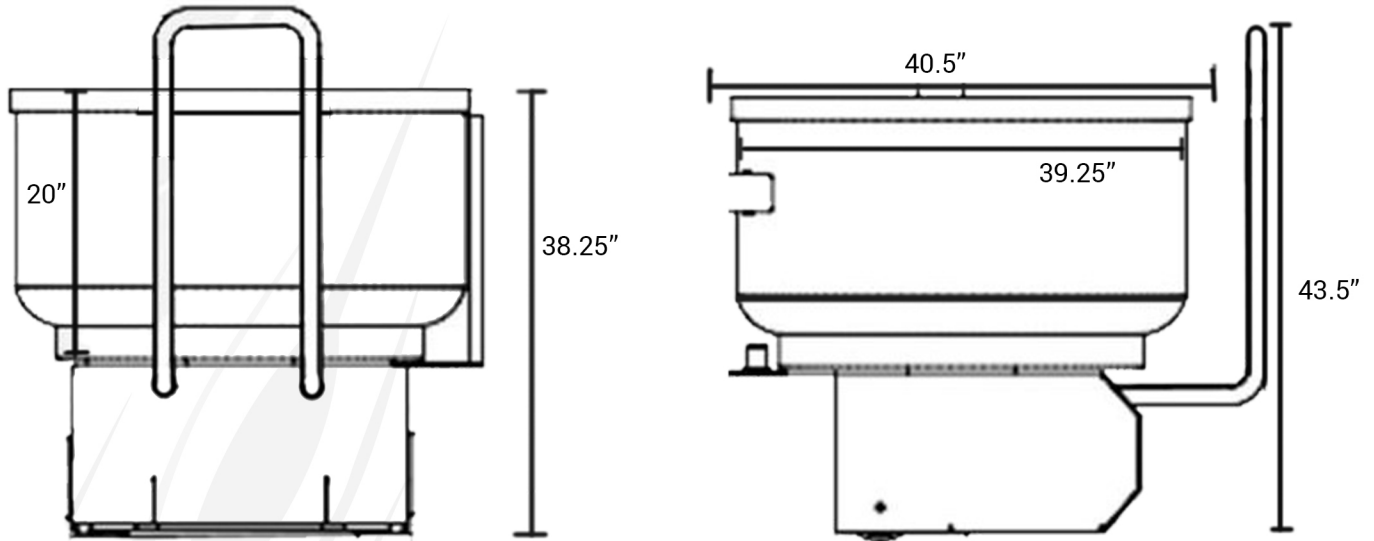

Technical Data

MODEL	INSIDE DIAMETER OF BOWL	OUTSIDE DIAMETER OF BOWL	DEPTH OF INSIDE BOWL	HEIGHT FROM GROUND TO TOP OF BOWL	HEIGHT FROM GROUND TO TOP OF HANDLE
BE-EB-250	39.25"	40.5"	20"	38.25"	43.5"

BECOM SALES.COM, INC.