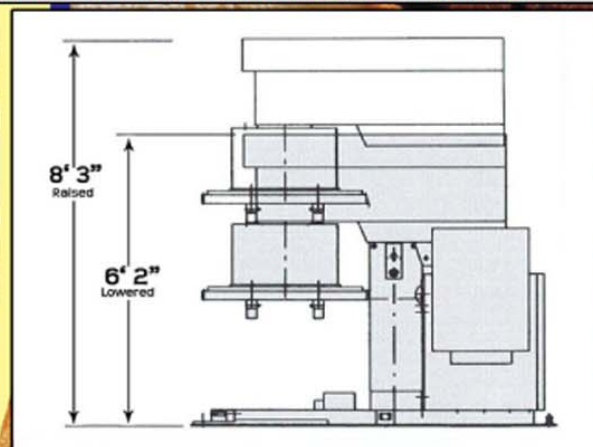

370 qt. Removable Bowl Planetary Mixer

Model T-750

- Fully Variable Speed Mixing From The High Efficiency Frequency Inverted Duty, Auxiliary Fan Cooled Main Motor
- Heavy Duty Hydraulic System (With Manual Hand Pump Override) To Raise Mixing Head.
- Standard Advanced PLC Controlled Mixing With Touch Screen Panel View Allows Operator To Run Pre-Programmed Mixing Or To Run Manually.
- Superior Stainless Steel Head/Bonnet with an Engineered Plastic Seal. The Head/Bonnet Covers the Bowl to Assure Dust Free Operation and Removes The Possibility Of Product Contamination While Mixing. This Head/Bonnet is Designed with See-Thru Plastic Inspection Windows, Bulk Ingredient Openings, Liquid Ingredient Openings and Hand Safety Shutoff Sensor For Full "OSHA" Compliance.
- Mostly Stainless Steel Extra Heavy Duty Frame and Head Construction For Extra Long Life.
- Multiple Implements For Maximum Mixing Versatility.

MIXER	T-750
RPM of Spiral Agitators	25 to 175
Main Motor Horsepower (Standard) (Hp)	11.5
Service Power Size (220/440 Volts) (Amps)	40/20
Weight (Pounds)	3,885
BOWL	
Volume (Quarts)	370
Dough Capacity (Pounds)	440
Inside Bowl Diameter (Inches)	35.5
Inside Bowl Depth (Inches)	22
Height x Width x Length (Inches)	35.5 x 37.4 x 42.3
Weight (Pounds)	420

Capacities are approximate and may vary.

T-750 Also available in Carousel Model. The T-750 Carousel can be built with up to 11 bowl and multiple mixers

Optional Bulk Ingredient Handling Packages for the T-750 Planetary Mixer are available