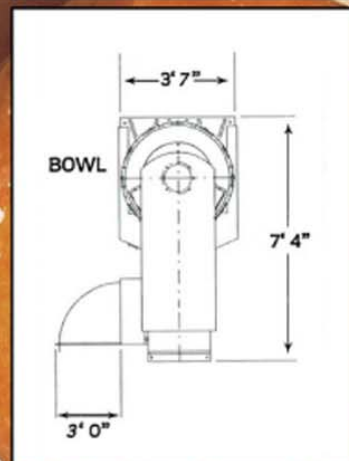

Optional Bulk Ingredient Handling Packages for the T-750 Planetary Mixer are available