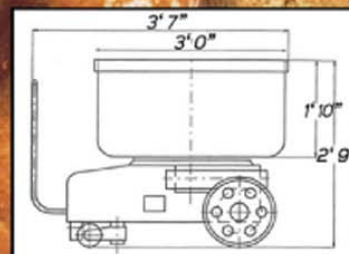

370 qt. Removable Bowl Planetary Mixer

Model T-750

- Fully Variable Speed Mixing From The High Efficiency Frequency Inverted Duty, Auxiliary Fan Cooled Main Motor
- Heavy Duty Hydraulic System (With Manual Hand Pump Override) To Raise Mixing Head.
- Standard Advanced PLC Controlled Mixing With Touch Screen Panel View Allows Operator To Run Pre-Programmed Mixing Or To Run Manually.
- Superior Stainless Steel Head/Bonnet with an Engineered Plastic Seal. The Head/Bonnet Covers the Bowl to Assure Dust Free Operation and Removes The Possibility Of Product Contamination While Mixing. This Head/Bonnet is Designed with See-Thru Plastic Inspection Windows, Bulk Ingredient Openings, Liquid Ingredient Openings and Hand Safety Shutoff Sensor For Full "OSHA" Compliance.
- Mostly Stainless Steel Extra Heavy Duty Frame and Head Construction For Extra Long Life.
- Multiple Implements For Maximum Mixing Versatility.

MIXER	T-750
RPM of Spiral Agitators	25 to 175
Main Motor Horsepower (Standard) (Hp)	11.5
Service Power Size (220/440 Volts) (Amps)	40/20
Weight (Pounds)	3,885
BOWL	
Volume (Quarts)	370
Dough Capacity (Pounds)	440
Inside Bowl Diameter (Inches)	35.5
Inside Bowl Depth (Inches)	22
Height x Width x Length (Inches)	35.5 x 37.4 x 42.3
Weight (Pounds)	420

Capacities are approximate and may vary.

T-750 Also available in Carousel Model. The T-750 Carousel can be built with up to 11 bowl and multiple mixers

Optional Bulk Ingredient Handling Packages for the T-750 Planetary Mixer are available