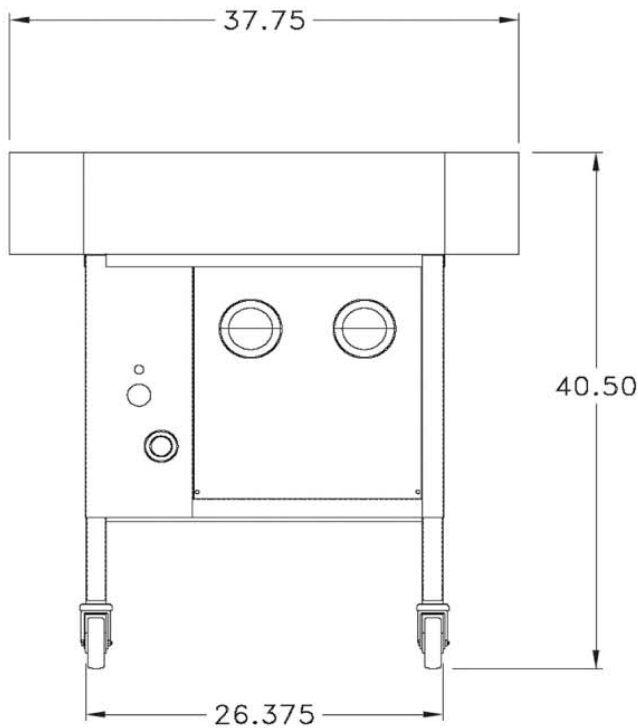

ROTOMAL

FLOUR TORTILLA GRILL TURNING TABLE

- *The Ultimate GRILL in Display Cooking!*
- *Grill Turns While Flour Tortillas Cook!*
- *Energy Efficient!*
- *Easy to Operate!*

SPECIFICATIONS

Model #42

Electric: 120V,60Hz, 5amps,
1 Phase

Natural Gas:

#42-36" : 35,000 BTU/HR

Width: 37.75"

Height: 40.50"

Weight: 300lbs.

NSF Approved

UL Pending

PENDING